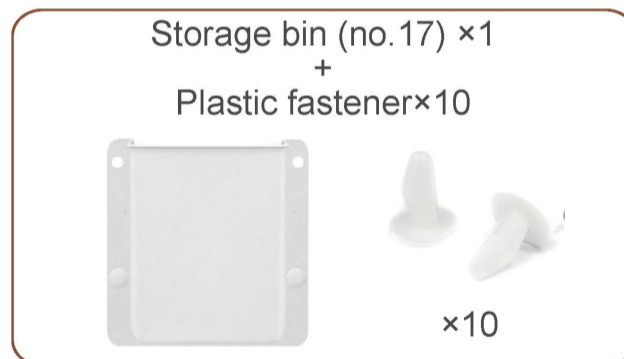

Product name :

EZ Wall Board Organizer Set

Board size : 12"×16"

Weight Capacity : Max 3kg per piece

12"X16" pegboards **×2**

Product specification

- 12"X16" pegboards×2
- Adhesive wall board mounting sets X 8
- Plastic hook×6
- Plastic double hook×4
- Clip holder 7"×1
- Memo clip×3
- Storage bin (no.6)×1
- Storage bin (no.17)×1
- Shelf set×1
- Plastic fastener×5

Installation instructions

Tips for use

Ideal for mounting on glass, metal, smooth tiles, plastic laminate, and cupboard surfaces.

Weight capacity would be reduced by the roughness or flatness of the surfaces.