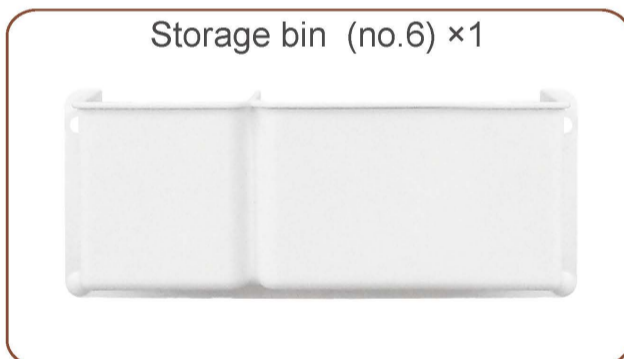

Product name :

EZ Wall Board Organizer Set

Board size : 12"×16"

Weight Capacity : Max 3kg per piece

12"X16" pegboards **×2**

Product specification

- 12"X16" pegboards×2
- Adhesive wall board mounting sets X 8
- Plastic hook×6
- Plastic double hook×4
- Clip holder 7"×1
- Memo clip×3
- Storage bin (no.6)×1
- Storage bin (no.17)×1
- Shelf set×1
- Plastic fastener×5

Installation instructions

Tips for use

Ideal for mounting on glass, metal, smooth tiles, plastic laminate, and cupboard surfaces.

Weight capacity would be reduced by the roughness or flatness of the surfaces.