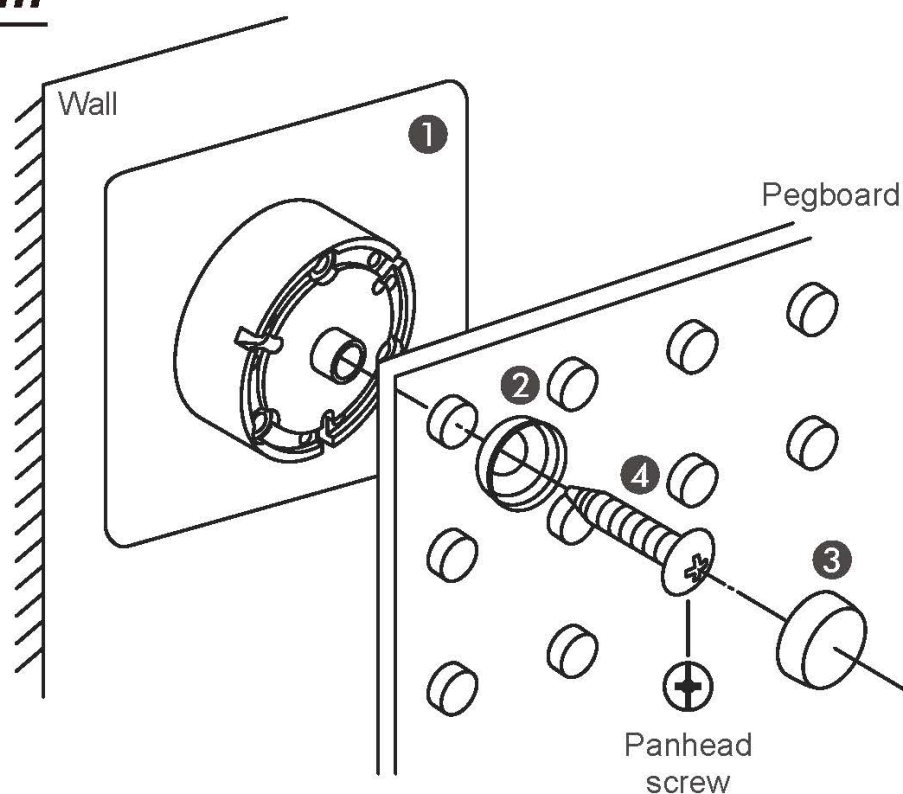

Installation instructions

Tips for use

Ideal for mounting on glass, metal, smooth tiles, plastic laminate, and cupboard surfaces.

Weight capacity would be reduced by the roughness or flatness of the surfaces.

Don't hang heavy and fragile valuable items.

Pegboard Wall Mounting Kit

Contents / Quantity

- 1- Self-adhesive mounting base×4
- 2- Transparent washer×4
- 3- Cap×4
- 4- Screw×4

Installation diagram

- The pegboard has water-resistant surface, but not waterproof. Please keep it dry.
- Not recommended for mounting outdoor with long-time sunlight and no rain cover.

Installation steps

1

【Sticker】

Peel from the arrowed edge

2

Insert the mounting base into the pegboard holes.

3

Gently press the pegboard to adhere the mounting bases onto the wall.