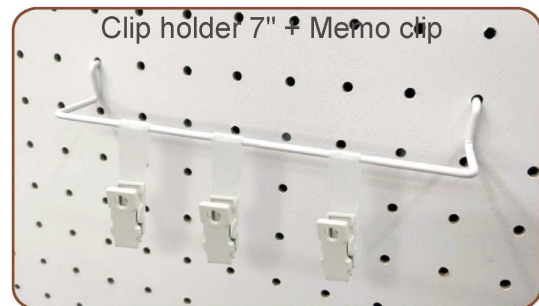

Bedroom

Kitchen

Bar counter

Product name :

EZ Wall Board Organizer Set

Board size : 12"×16"

Weight Capacity : Max 3kg per piece

12"X16" pegboards **×3**

Product specification

- 12"X16" pegboards × 3
- Adhesive wall board mounting × 12
- Plastic hook × 5
- Plastic double hook × 2
- Clip holder 7" × 1
- Memo clip × 3
- Storage bin (no.6) × 1
- Storage bin (no.10) × 1
- Storage bin (no.17) × 1
- Storage bin (no.14) × 1
- Shelf set × 1
- Straight hook 2" × 2
- Right angle straight hook 4" × 2
- Pliers holders × 2
- Plastic fastener × 10
- Double-ring holder × 1
- Cup holder hook × 1

Installation instructions

Tips for use

Ideal for mounting on glass, metal, smooth tiles, plastic laminate, and cupboard surfaces.

Weight capacity would be reduced by the roughness or flatness of the surfaces.

Don't hang heavy and fragile valuable items.

Pegboard Wall Mounting Kit

Contents / Quantity

- 1- Self-adhesive mounting base×4
- 2- Transparent washer×4
- 3- Cap×4
- 4- Screw×4

Installation diagram

- The pegboard has water-resistant surface, but not waterproof. Please keep it dry.
- Not recommended for mounting outdoor with long-time sunlight and no rain cover.