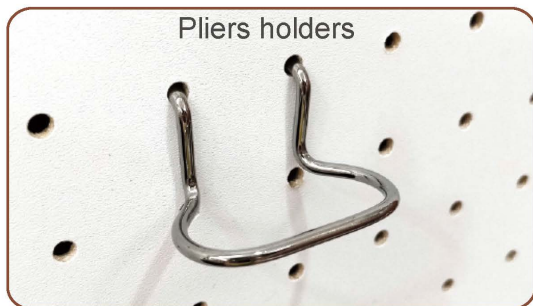

Bedroom

Kitchen

Bar counter

Product name :

EZ Wall Board Organizer Set

Board size : 12"×16"

Weight Capacity : Max 3kg per piece

12"X16" pegboards **×3**

Product specification

- 12"X16" pegboards × 3
- Adhesive wall board mounting × 12
- Plastic hook × 5
- Plastic double hook × 2
- Clip holder 7" × 1
- Memo clip × 3
- Storage bin (no.6) × 1
- Storage bin (no.10) × 1
- Storage bin (no.17) × 1
- Storage bin (no.14) × 1
- Shelf set × 1
- Straight hook 2" × 2
- Right angle straight hook 4" × 2
- Pliers holders × 2
- Plastic fastener × 10
- Double-ring holder × 1
- Cup holder hook × 1

Installation instructions

Tips for use

Ideal for mounting on glass, metal, smooth tiles, plastic laminate, and cupboard surfaces.

Weight capacity would be reduced by the roughness or flatness of the surfaces.