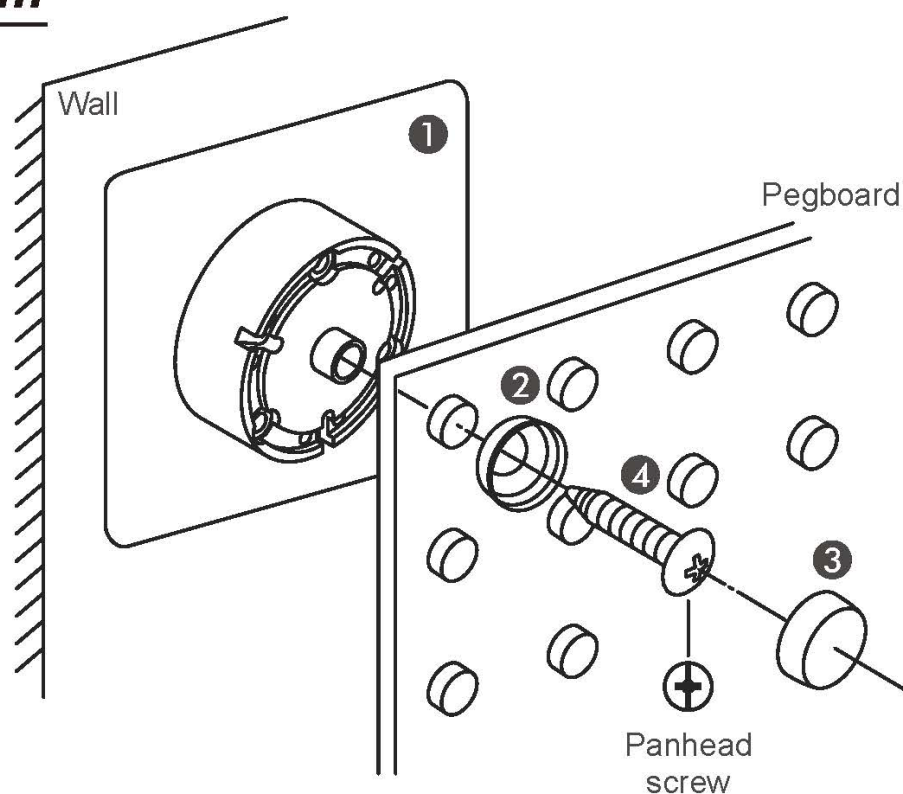

Product specification

- 12"X16" pegboards × 3
- Adhesive wall board mounting × 12
- Plastic hook × 5
- Plastic double hook × 2
- Clip holder 7" × 1
- Memo clip × 3
- Storage bin (no.6) × 1
- Storage bin (no.10) × 1
- Storage bin (no.17) × 1
- Storage bin (no.14) × 1
- Shelf set × 1
- Straight hook 2" × 2
- Right angle straight hook 4" × 2
- Pliers holders × 2
- Plastic fastener × 10
- Double-ring holder × 1
- Cup holder hook × 1

Installation instructions

Tips for use

Ideal for mounting on glass, metal, smooth tiles, plastic laminate, and cupboard surfaces.

Weight capacity would be reduced by the roughness or flatness of the surfaces.

Don't hang heavy and fragile valuable items.

Pegboard Wall Mounting Kit

Contents / Quantity

- 1- Self-adhesive mounting base×4
- 2- Transparent washer×4
- 3- Cap×4
- 4- Screw×4

Installation diagram

- The pegboard has water-resistant surface, but not waterproof. Please keep it dry.
- Not recommended for mounting outdoor with long-time sunlight and no rain cover.

Installation steps

1

【Sticker】

Peel from the arrowed edge

2

Insert the mounting base into the pegboard holes.

3

Gently press the pegboard to adhere the mounting bases onto the wall.