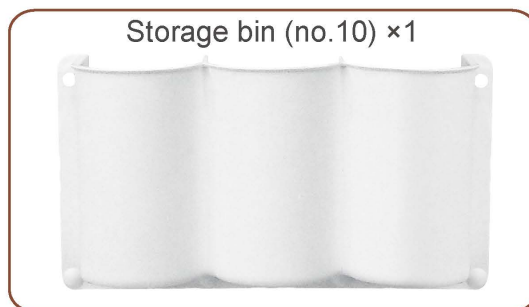

Bedroom

Kitchen

Bar counter

Product name :

EZ Wall Board Organizer Set

Board size : 12"×16"

Weight Capacity : Max 3kg per piece

12"X16" pegboards **×3**

Product specification

- 12"X16" pegboards × 3
- Adhesive wall board mounting × 12
- Plastic hook × 5
- Plastic double hook × 2
- Clip holder 7" × 1
- Memo clip × 3
- Storage bin (no.6) × 1
- Storage bin (no.10) × 1
- Storage bin (no.17) × 1
- Storage bin (no.14) × 1
- Shelf set × 1
- Straight hook 2" × 2
- Right angle straight hook 4" × 2
- Pliers holders × 2
- Plastic fastener × 10
- Double-ring holder × 1
- Cup holder hook × 1

Installation instructions

Tips for use

Ideal for mounting on glass, metal, smooth tiles, plastic laminate, and cupboard surfaces.

Weight capacity would be reduced by the roughness or flatness of the surfaces.