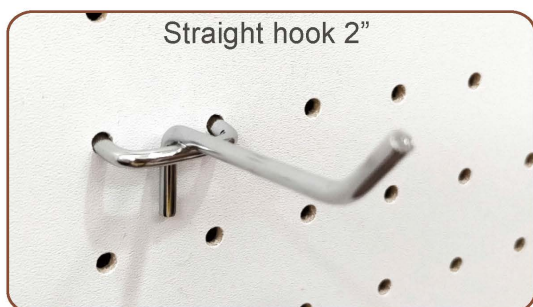

Bedroom

Kitchen

Bar counter

Product name :

EZ Wall Board Organizer Set

Board size : 12"×16"

Weight Capacity : Max 3kg per piece

12"X16" pegboards **×3**

Product specification

- 12"X16" pegboards × 3
- Adhesive wall board mounting × 12
- Plastic hook × 5
- Plastic double hook × 2
- Clip holder 7" × 1
- Memo clip × 3
- Storage bin (no.6) × 1
- Storage bin (no.10) × 1
- Storage bin (no.17) × 1
- Storage bin (no.14) × 1
- Shelf set × 1
- Straight hook 2" × 2
- Right angle straight hook 4" × 2
- Pliers holders × 2
- Plastic fastener × 10
- Double-ring holder × 1
- Cup holder hook × 1

Installation instructions

Tips for use

Ideal for mounting on glass, metal, smooth tiles, plastic laminate, and cupboard surfaces.

Weight capacity would be reduced by the roughness or flatness of the surfaces.